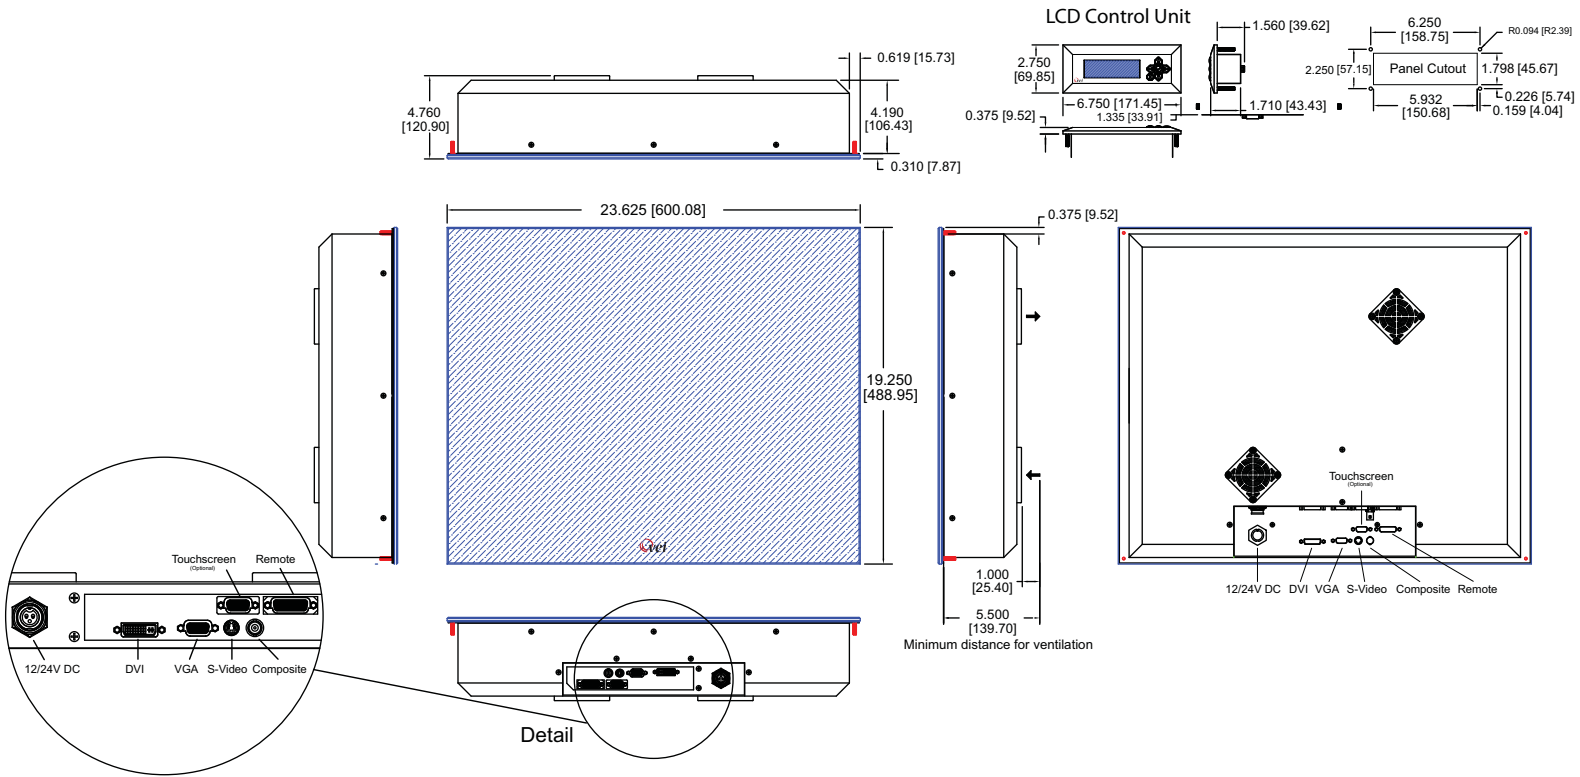

- The LED monitor is brighter and cooler than standard marine monitors
- LCD CONTROL UNIT operates all menu functions and input choices for up to 6 screens at your helm.
- 9 INPUTS STANDARD TO MEET YOUR EVERY NEED – 4 VGA, 4 composite, 1 DVI
- AVAILABLE IN UP TO FOUR LEVELS OF BRIGHTNESS
- SCRATCH PROOF GLASS , AN INDUSTRY INNOVATION
- OUR MONITORS ARE BUILT TO SURVIVE AND WITHSTAND VIBRATION, MOISTURE & SALT
- THE FLEXIBILITY OF 6 INSTALLATION TYPES WITH ONE MONITOR – Sealed, vented, yoke, ram & flat mount or custom bezel
- THE CUSTOM HELM LOOK - Our bezels are available as an option in any color, wood grain or carbon fiber
- Available in all glass and no bezel as a no cost option.
- INTERFACE WITH ANY OUTSIDE SYSTEMS – For over 20 years we are the leading manufacturer of integrated display solutions
- EASILY MOUNTABLE & SERVICEABLE – 4 small screws allow for easy installation and fast accessibility from the rear of the monitor
- STANDARD COLORS: BLACK, WHITE AND GREY
- OPTIONAL TOUCH SCREEN AVAILABLE
- INNOVATIVE NEW COOLING SYSTEM
- AVAILABLE IN 8.4" , 12" , 15" , 17" , 19" , 23" AND 32"

EXAMPLE OF A 23" ALL GLASS LED SERIES MONITOR

LED-8.4 H= 8" W= 9" D= 5" LED-12 H= 11.5" W= 10.5" D= 5" LED-15 H= 12" W= 15" D= 5" LED-17 H= 13.5" W= 16.5" D= 5" LED-19 H= 15" W= 17" D= 5" LED-23 H= 19.25" W= 23.625" D= 4.76" LED-31 H= 18" W= 30.5" D= 6"