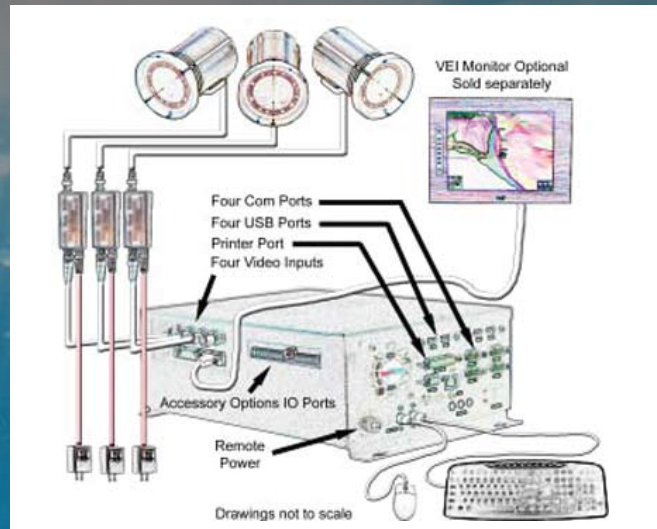

OceanView Technologies, Inc.

1181 South Rogers Circle, Boca Raton FL, USA 33487
954.727.5139 • www.nightboating.com • sales@oceanviewtech.com

DIGITAL FISHING & YACHT CAMERA SYSTEM

SPECIFICATIONS

Camera Physical Specifications:

Functional Specifications:

Pickup Element:	1/3 inch Interline transfer CCD image sensor
Number of Total Pixels:	NTSC 811(H) x 508(V)
Number of Effective Pixels:	NTSC 768(H) x 494(V)
Unit Cell Size:	NTSC 6.35µm(H) x 7.4µm(V)
Scanning System 2:	1 Interlace
Synchronizing System:	Internal
Video Output:	Composite Video, 1 Vp-p 75Ω Unbalanced
Resolution (Horizontal):	More than 450TV lines (center)
Minimum Illumination:	1.0 1x. F1.6
Automatic Gain Control:	8 ~ 36dB
S/N Ratio:	More Than 50dB (AGC = 8dB, g = 1.0)
Standard Lens:	Varifocal Auto-iris Zoom lens, (f2.6-6.0mm, F2.0-2.8)
Angular View:	35° ~ 70° (H)

System Set-up:

Camera Coax via BNC to AC powered Video Amplifier
Video Amplifier via BNC to SASSY DVR Receiver.
DVR Keyboard and Mouse controlled output and control
screens displayed on Monitor

SASSY DVR Operational Specifications

FEATURE	DVR SPECIFICATIONS	
	OCEANVIEW BASIC	OCEANVIEW ADVANCED
Camera Input	1-32 Port (NTSC/PAL)	1-32 Port (NTSC/PAL)
Sound Input	1, 2 Port (Optional 16 Port for ACAP)	1-32 Port
Sensor Input	1-16 Port	1-32 Port
Relay Output	1-4 Port	1-8 Port
Composite Output	1 Port (NTSC/PAL, Split or Switching)	1 Port (NTSC/PAL, Switching or Sync)
Image Format	S/W MPEG -4	H/W MPEG -4
Recording Mode	Watch, Normal, Motion Detection, Sensor, Scheduled Recording	
Remote Control	Full Remote Control PSTN, ISDN, ADSL, LAN and TCP/IP	
Back - up	DAT, CD, DVD	
PAN/TILT/ZOOM/FOCUS	RS-232/422/485 Interface	