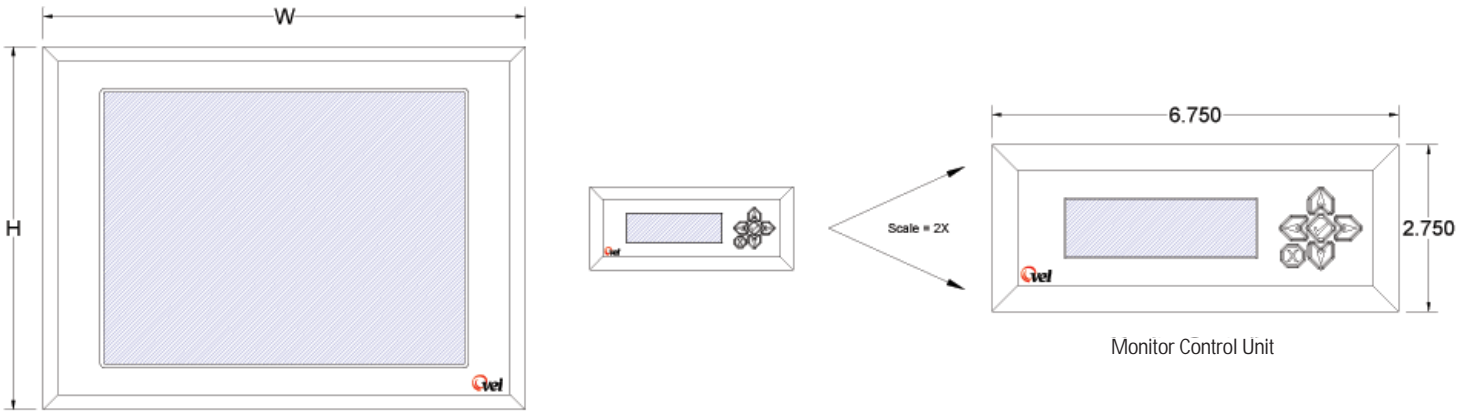

- The LED monitor is brighter and cooler than standard marine monitors
- LCD CONTROL UNIT operates all menu functions and input choices for up to 6 screens at your helm.
- 9 INPUTS AVAILABLE TO MEET YOUR EVERY NEED – 4 VGA, 4 composite, 1 DVI
- AVAILABLE IN UP TO FOUR LEVELS OF BRIGHTNESS
- SCRATCH PROOF GLASS , AN INDUSTRY INNOVATION
- OUR MONITORS ARE BUILT TO SURVIVE AND WITHSTAND VIBRATION, MOISTURE & SALT
- THE FLEXIBILITY OF 6 INSTALLATION TYPES WITH ONE MONITOR – Sealed, vented, yoke, ram & flat mount or custom bezel
- THE CUSTOM HELM LOOK - Our bezels are available as an option in any color, wood grain or carbon fiber
- Available in all glass and no bezel as a no cost option.
- INTERFACE WITH ANY OUTSIDE SYSTEMS – For over 20 years we are the leading manufacturer of integrated display solutions
- EASILY MOUNTABLE & SERVICEABLE – 4 small screws allow for easy installation and fast accessibility from the rear of the monitor
- STANDARD COLORS: BLACK, WHITE AND GREY
- OPTIONAL TOUCH SCREEN AVAILABLE
- INNOVATIVE NEW COOLING SYSTEM
- AVAILABLE IN 12", 15", 17", 19" AND 32"

EXAMPLE OF A VEI LED SERIES MONITOR

LED-084 H= 8" W= 9" D= 5" LED-121 H= 11.5" W= 10.5" D= 5" LED-151 H= 12" W= 15" D= 5" LED-171 H= 13.5" W= 16.5" D= 5" LED-191 H= 15" W= 17" D= 5" LED-315 H= 18" W= 30.5" D= 6"